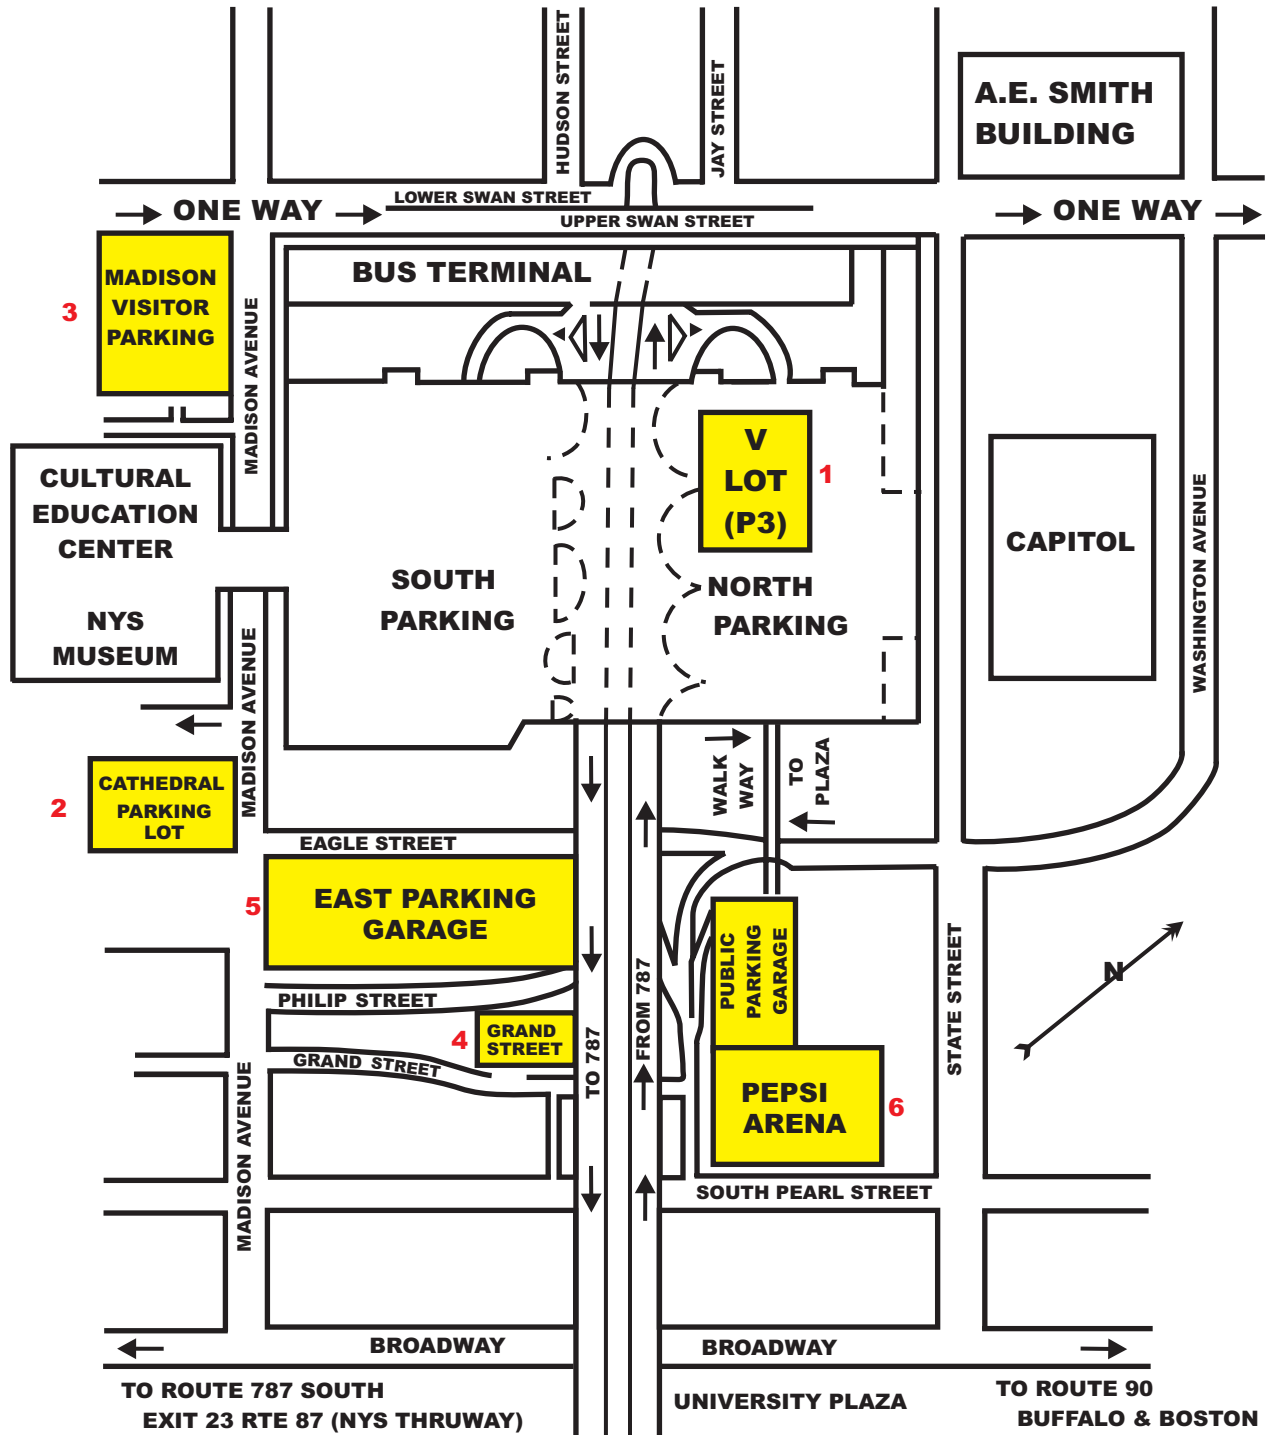

# AVAILABLE VISITOR PARKING EVENINGS AND WEEKENDS

1. V Lot (P3 North Area) - Empire State Plaza Underground Parking Level 3
2. Cathedral Parking Lot - Madison Avenue east of Cultural Education Center
3. Madison Visitor Lot - Madison Avenue west of Cultural Education Center
4. Grand Street Surface Lot - Grand Street, northeast side of ESP East Parking Garage
5. East Parking Garage - Corner Eagle and Madison, east bound south mall arterial.

#### **Privately Owned Public Parking Facilities**

6. Pepsi Arena Parking Garage - Access from South Pearl Street ramp to Empire State Plaza